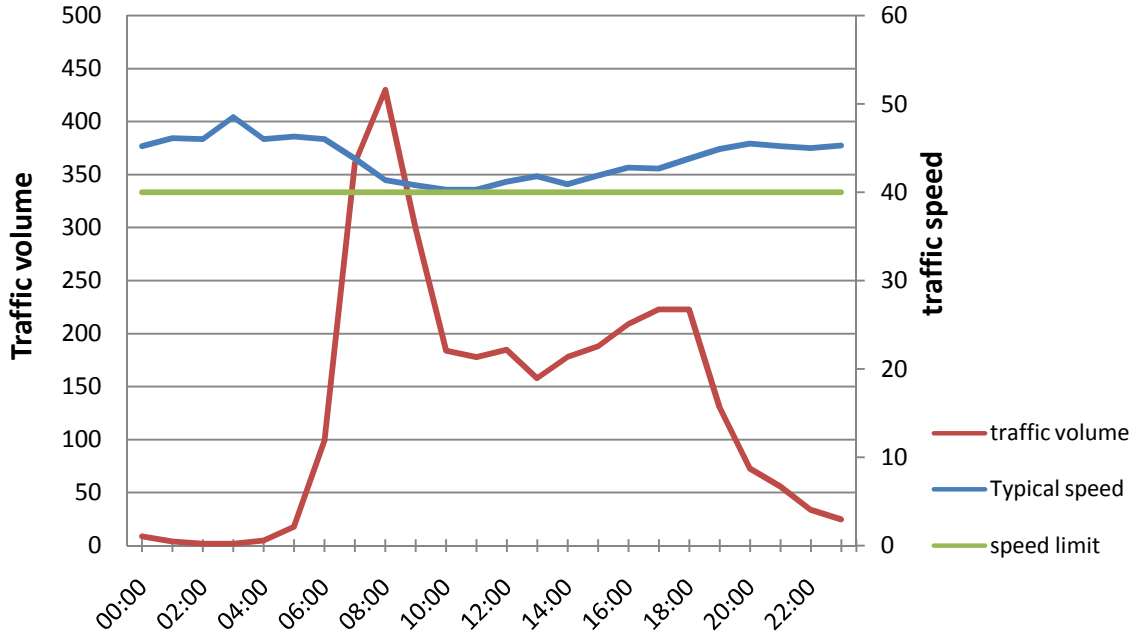

### A330 Winkfield Road towards Windsor Road (Between Kennel Ride & The Avenue). 40mph limit.

### A330 Winkfield Road towards Kennel Ride (Between Kennel Ride & The Avenue). 40mph limit.