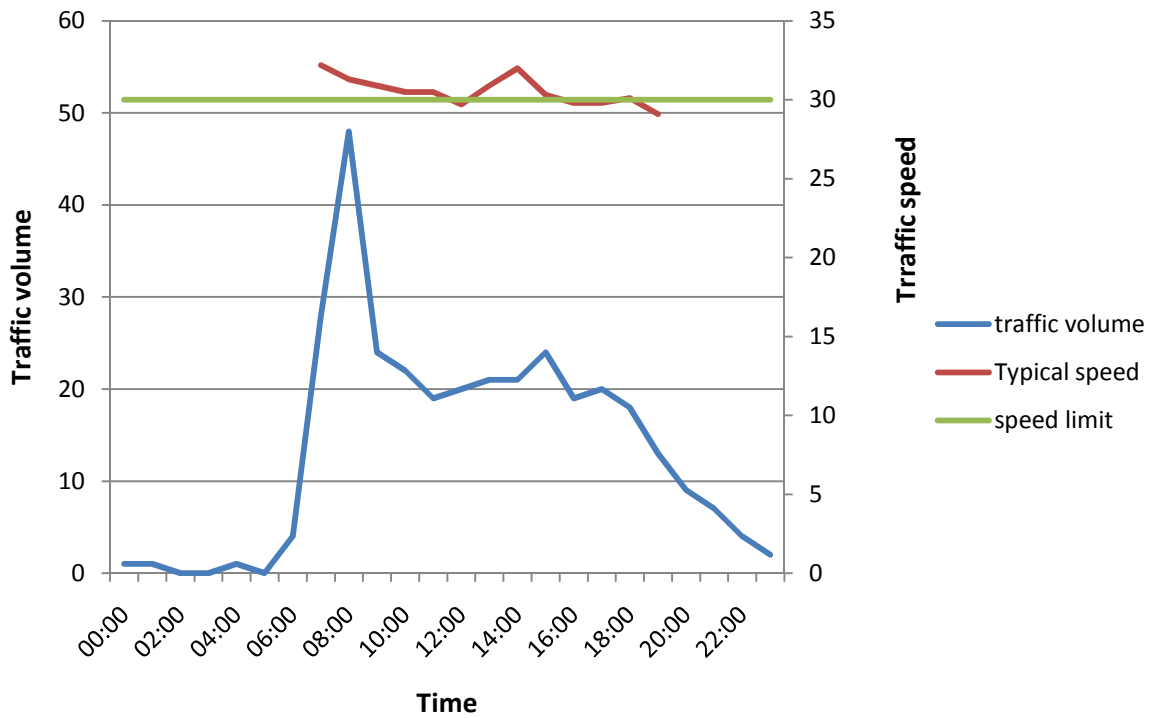

### Whitmore Lane Sunningdale northbound towards A329

### Whitmore Lane Sunningdale southbound towards A329