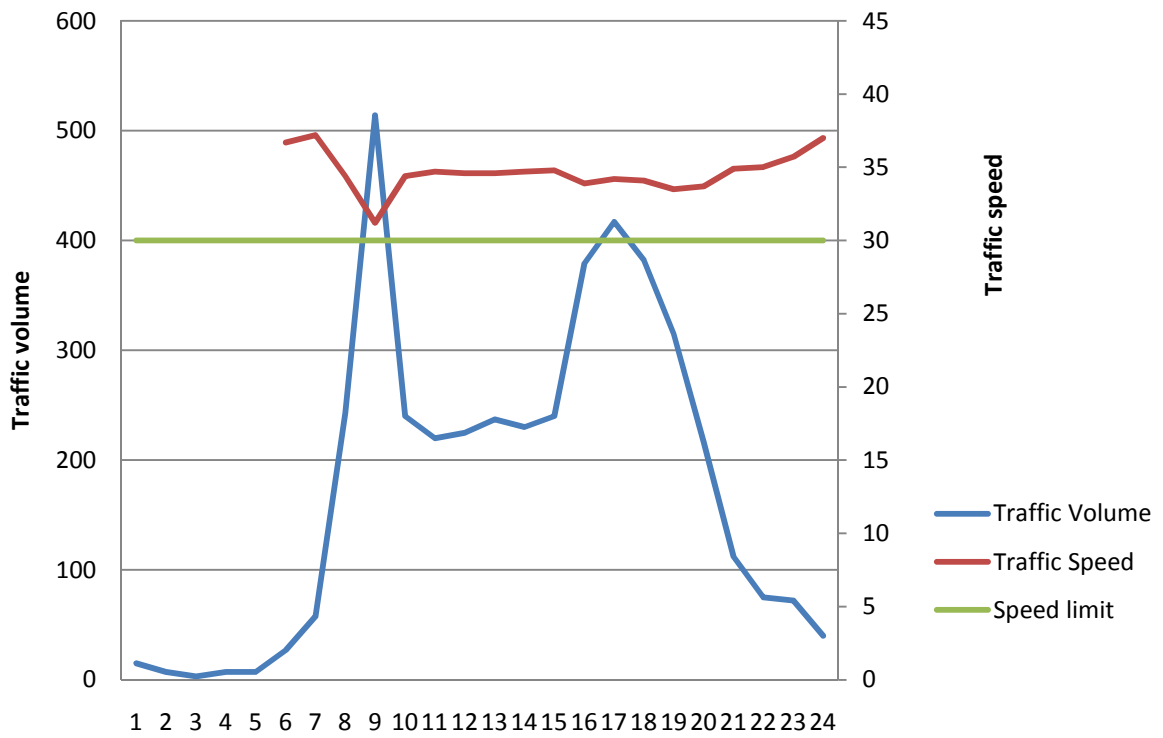

B3020 Sunninghill Road at Kingswick Drive southbound

B3020 Sunninghill Road at Kingswick Drive north bound