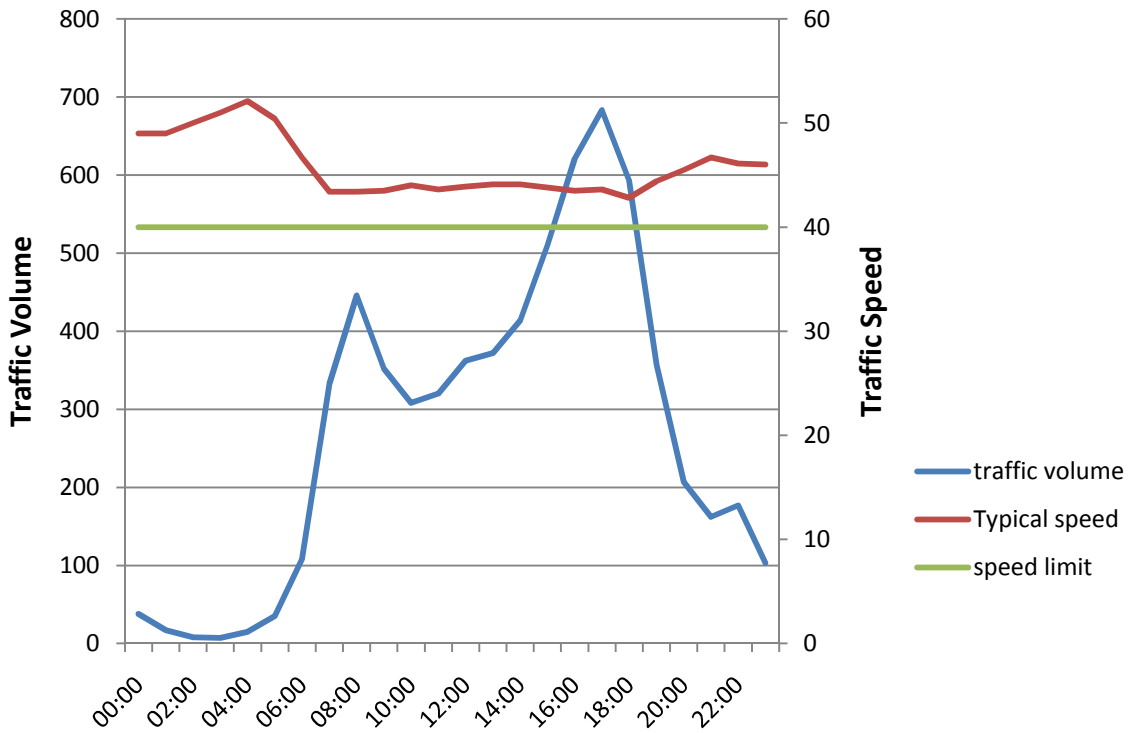

A329 London Road West of B383 Sunninghill eastbound

A329 London Road West of B383 Sunninghill eastbound